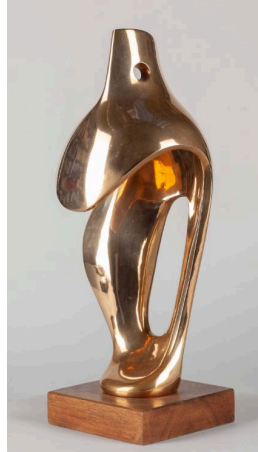

Henry Moore Artwork Catalogue - Report

Object number: LH 209
lead
Classifications: Sculpture
Title: Figure
Date: 1939
Medium: lead
Ownership: private collection

Object number: LH 209
cast 0
Classifications: Sculpture
Title: Figure
Date: 1939 cast 1974
Medium: bronze
Ownership: The Henry Moore
Foundation: gift of the artist
1977