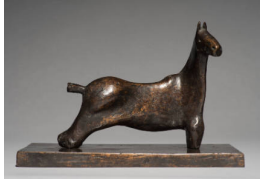

Henry Moore Artwork Catalogue - Report

Object number: LH 740

Classifications: Sculpture

Summary

Title: Horse

Date: 1978

Medium: bronze

Ownership: edition summary -
see individual casts for
ownership