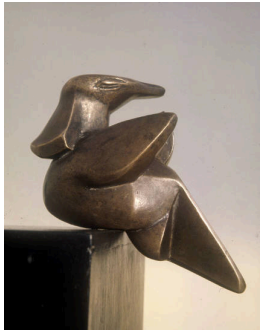

Henry Moore Artwork Catalogue - Report

Object number: LH 39

Classifications: Sculpture

Summary

Title: Bird

Date: 1927

Medium: bronze

Ownership: edition summary -
see individual casts for
ownership