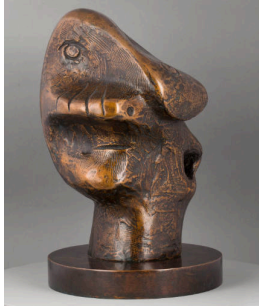

Henry Moore Artwork Catalogue - Report

Object number: LH 522d

Classifications: Sculpture

Summary

Title: Head

Date: c.1964

Medium: bronze

Ownership: edition summary -
see individual casts for
ownership