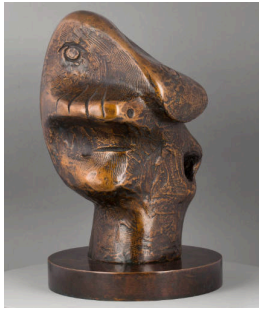

Henry Moore Artwork Catalogue - Report

Object number: LH 522d

Classifications: Sculpture

Summary

Title: Head

Date: c.1964

Medium: bronze

Ownership: edition summary -
see individual casts for
ownership