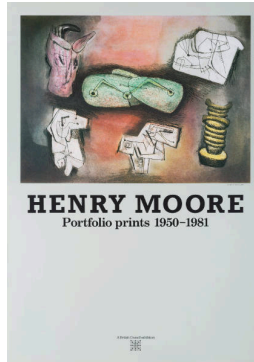

Henry Moore Artwork Catalogue - Report

Object number: HMF 82 (34)

Classifications: Drawing

Title: Antelope

Date: 1982

Medium: felt-tipped pen, chinagraph, poster paint

Paper Support: white wove

Ownership: The Henry Moore Foundation: acquired 1997

Object number: PO 1988.01

Classifications: Archive Posters

Title: HENRY MOORE Portfolio prints 1950-1981

Date: 1988

Ownership: Henry Moore Archive, 1 copy gift of the British Council.