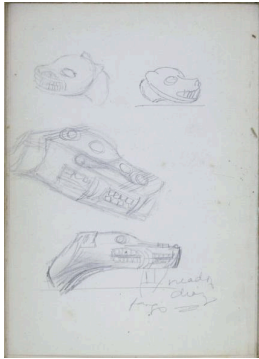

Henry Moore Artwork Catalogue - Report

Object number: HMF

212w

Classifications: Drawing

Title: Head of Dog

Date: c.1923

Medium: pencil

Paper Support: cream