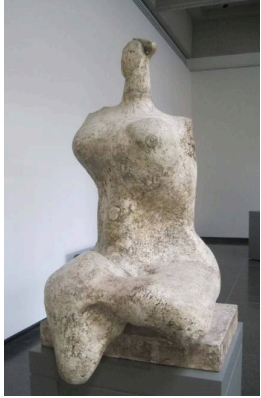

Henry Moore Artwork Catalogue - Report

Object number: LH 439
plaster
Classifications: Sculpture
Title: Woman
Date: 1957-58
Medium: plaster
Ownership: Art Gallery of
Ontario, Toronto: gift of Henry
Moore 1973