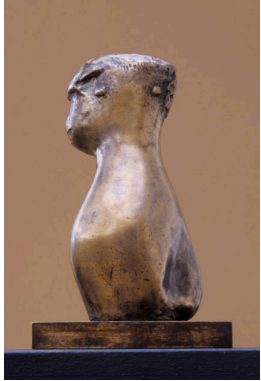

Henry Moore Artwork Catalogue - Report

Object number: LH 880

cast 0

Classifications: Sculpture

Title: Girl

Date: 1982

Medium: bronze

Ownership: The Henry Moore