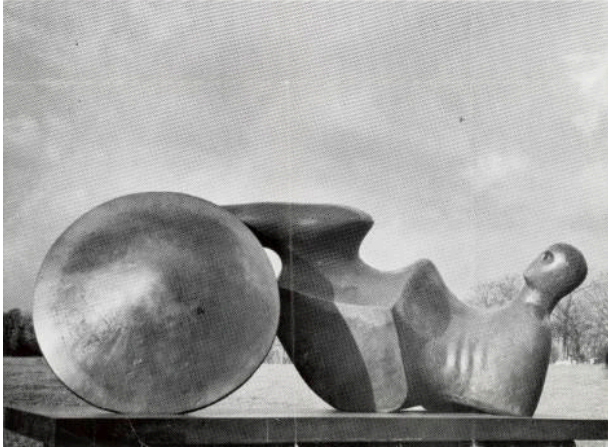

**HENRY MOORE**  
**UNA ESCULTURA PARA TENERIFE**  
Información: Colegio de Arquitectos Tlfno.: 271600

**HENRY MOORE UNA ESCULTURA PARA TENERIFE (A Sculpture for Tenerife)**

**Catalogue Number**

PO 1977.15

**Artwork Type**

Archive Posters

**Date**

c1977

**Dimensions**

paper: 620 x 365 mm

**Ownership**

Henry Moore Archive

**More Information**

The city of Santa Cruz acquired Goslar Warrior 1973-74 (LH 641 cast 2) in around 1977.