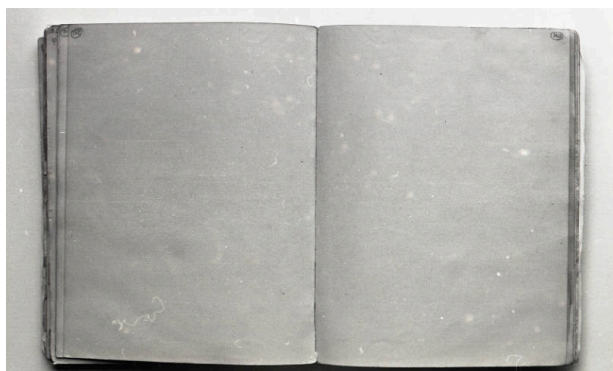

Henry Moore Artwork Catalogue - Detailed Report

(blank)

Catalogue Number
HMF 141b

Artwork Type
Drawing

Date
1922-24

Dimensions
paper: 224 x 172 mm

Paper Support
cream lightweight laid

Signature
unsigned, undated