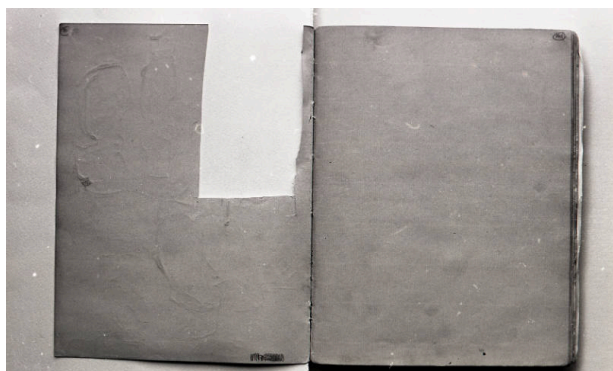

# Henry Moore Artwork Catalogue - Detailed Report

---

**(blank)**

**Catalogue Number**

HMF 141a

**Artwork Type**

Drawing

**Date**

1922-24

**Dimensions**

paper: 224 x 172 mm

**Paper Support**

cream lightweight laid

**Ownership**

The Henry Moore Foundation: gift of the artist 1977