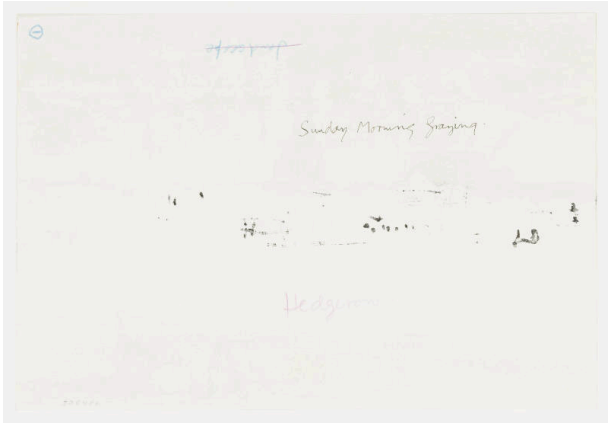

# Henry Moore Artwork Catalogue - Detailed Report

---

## (inscription)

**Catalogue Number**  
HMF 3264 verso

**Artwork Type**  
Drawing

**Date**  
1970

**Dimensions**  
paper: 175 x 254 mm

## Inscriptions

coloured crayon u.c. (upside-down) Landscape (crossed through); pen and ink c. Sunday Morning Grazing; coloured crayon l.c. Hedgerow