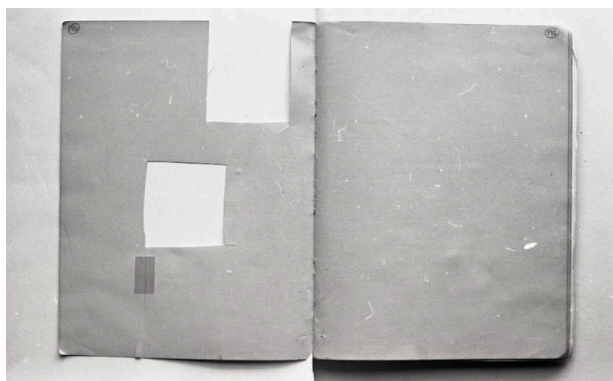

Henry Moore Artwork Catalogue - Detailed Report

(blank)

Catalogue Number

HMF 153a

Artwork Type

Drawing

Date

1922-24

Dimensions

paper: 224 x 172 mm

Paper Support

cream lightweight laid

Signature

pen and ink l.r. Moore/23

Ownership

The Henry Moore Foundation: gift of the artist 1977