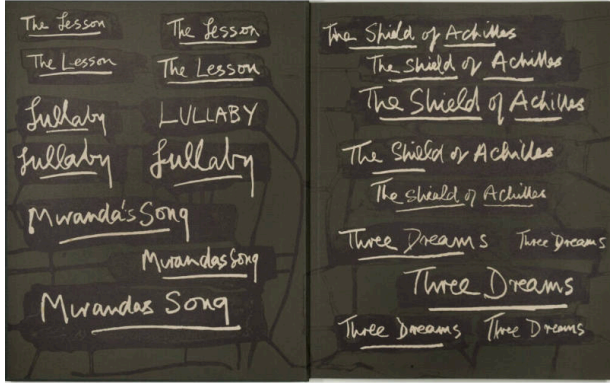

Henry Moore Artwork Catalogue - Detailed Report

End Papers: Front

Catalogue Number
CGM 243

Artwork Type
Graphic Summary

Date
1973

Dimensions
image: 413 x 670 mm

Medium
lithograph in three colours

Ownership
edition summary - see individual graphics for ownership

More Information

Edition summary Lithograph in 3 colours: black, beige, dark green Printer: Curwen Prints Ltd, London Publisher: Petersburg Press Ltd, London Date published: 1973