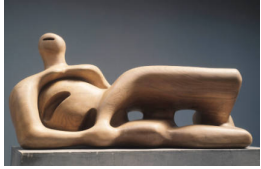

Henry Moore Artwork Catalogue - Report

Object number: LH 263

Classifications: Sculpture
Carving

Title: Reclining Figure

Date: 1945-46

Medium: elmwood

Ownership: unknown