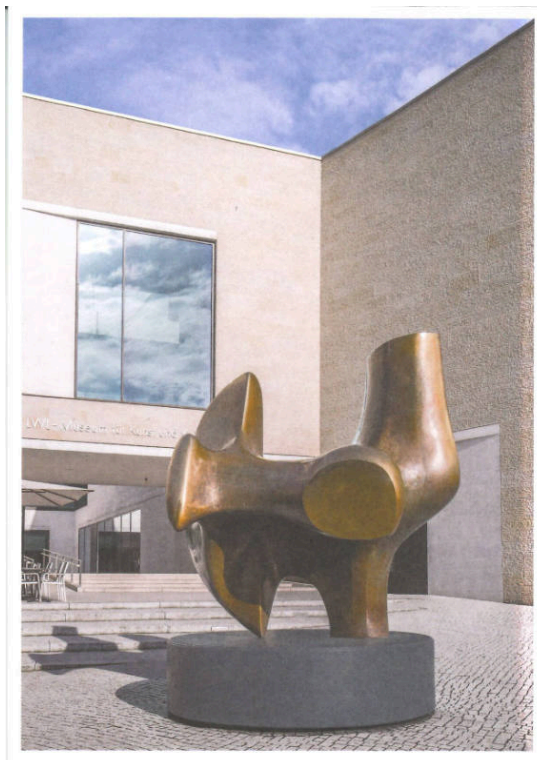

Henry Moore Bibliography - Detailed Report

Page of

0023582

Item Type
Miscellaneous

Title
Postcard

Publisher
LWL-Museum für Kunst und Kultur

Place Published
Münster

Date & Collation
11 November 2016-19 March 2017. 1 postcard.

Year
2016

Description

<p>Postcard for the exhibition Henry Moore "Impuls für Europa" & Henry Moore: Impulse for Europe at the LWL Museum for Art and Culture in Munster. Photograph on recto of Three Way Piece No.2: The Archer, and silhouette drawing on verso of same.</p>