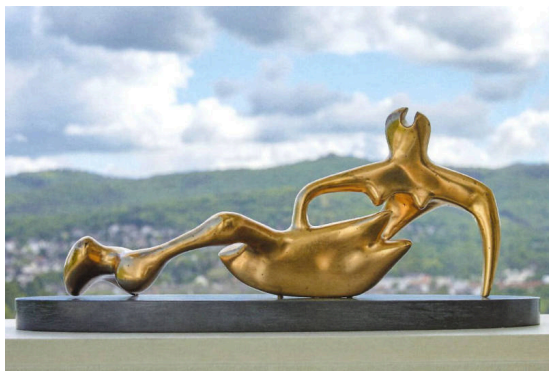

Henry Moore Bibliography - Detailed Report

Page of

0023535

Item Type
Miscellaneous

Title
Postcards - Arp Museum

Publisher
Arp Museum

Place Published
Germany

Date & Collation

Postcards.Illus.

Year

2017

Description

<p>Eight different postcard images of Moore's work relating to the 2017 exhibition at the Arp Museum, Bahnhof Rolandseck, Bonn:
Reclining Figure 1938 (LH 192a)
Three Piece Sculpture: Vertebrae 1968-69 (LH 580)
Reclining Figure 1931 (LH 101)
Two Piece Points: Skull 1969 (LH 600)
Mother and Child: Hood 1982 (LH 850)
Draped Reclining Figure 1952-53 (LH 336)
Large Four Piece Reclining Figure 1972-73 (LH 629)
Head 1964 (LH 522d)</p>