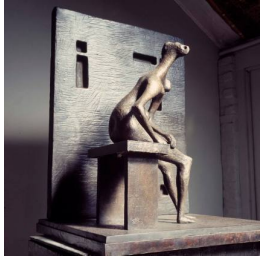

Henry Moore Artwork Catalogue - Report

Object number: LH 425

Classifications: Sculpture

Summary

Title: Girl Seated against

Square Wall

Date: 1957-58

Medium: bronze