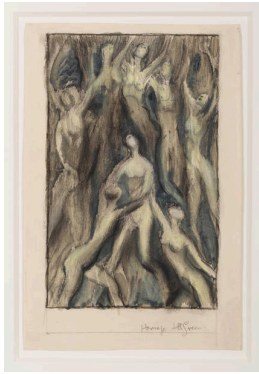

Henry Moore Artwork Catalogue - Report

Object number: HMF 26

Classifications: Drawing

Title: Homage to El Greco

Date: c.1921

Medium: pencil, pen and ink,
pastel (washed), charcoal
(washed), wash

Paper Support: toned medium-
weight wove