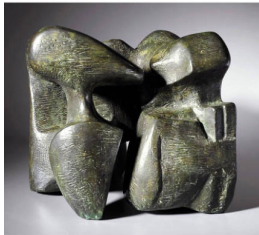

Object number: LH 491a
cast 0
Classifications: Sculpture
Title: Working Model for Stone Memorial
Date: 1961/71
Medium: bronze
Ownership: The Henry Moore Foundation: transferred from the Henry Moore Trust 1978