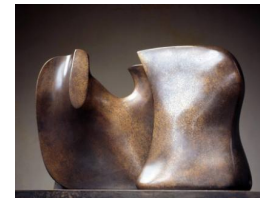

Object number: LH 713
cast 0
Classifications: Sculpture
Title: Working Model for Mirror Knife Edge
Date: 1976
Medium: bronze
Ownership: The Henry Moore Foundation: acquired 1986