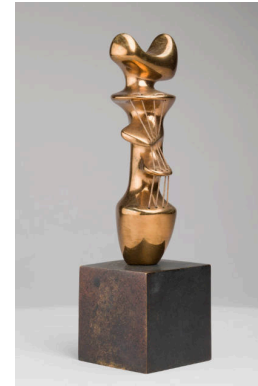

Object number: LH 186e
cast 0
Classifications: Sculpture
Title: Stringed Figure
Date: 1938 cast 1966
Medium: bronze and string
Ownership: The Henry Moore Foundation: gift of Irina Moore 1977