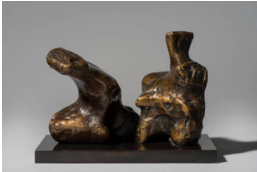

Object number: LH 457a
cast 00
Classifications: Sculpture
Title: Maquette for Two Piece Reclining Figure No.1
Date: 1959 cast 1974
Medium: bronze
Ownership: The Henry Moore Foundation: acquired 1987