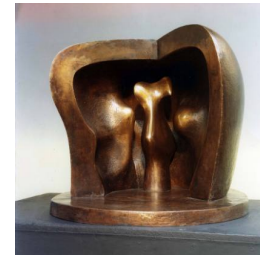

Object number: LH 508
cast a
Classifications: Sculpture
Title: Helmet Head No.4: Interior-Exterior
Date: 1963
Medium: bronze
Ownership: The Henry Moore Foundation: gift of the artist 1977

Object number: LH 651
cast 0
Classifications: Sculpture
Title: Helmet Head No.6
Date: 1975
Medium: bronze
Ownership: The Henry Moore Foundation: acquired 1987