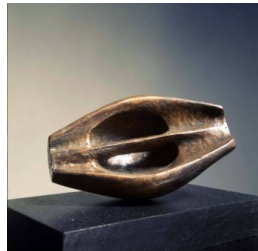

Object number: LH 269
cast 00
Classifications: Sculpture
Title: Family Group
Date: 1948-49 cast c.1985
Medium: bronze
Ownership: The Henry Moore Foundation: acquired 1992

Object number: LH 509
cast 0
Classifications: Sculpture
Title: Head: Boat Form
Date: 1963
Medium: bronze
Ownership: The Henry Moore Foundation: gift of Irina Moore 1977