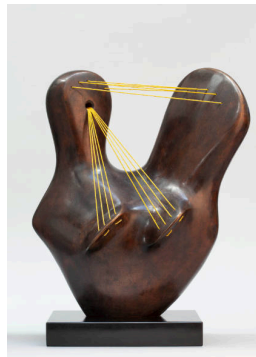

Object number: LH 186h
cast 0
Classifications: Sculpture
Title: Stringed Mother and Child
Date: 1986
Medium: bronze and yellow string
Ownership: The Henry Moore Foundation: acquired 1987