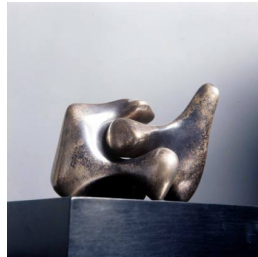

Object number: LH 457a
cast 00
Classifications: Sculpture
Title: Maquette for Two Piece Reclining Figure No.1
Date: 1959 cast 1974
Medium: bronze
Ownership: The Henry Moore Foundation: acquired 1987

Object number: LH 582
cast 0
Classifications: Sculpture
Title: Maquette for Two Piece Sculpture No.11
Date: 1968
Medium: bronze
Ownership: The Henry Moore Foundation: gift of Irina Moore 1977