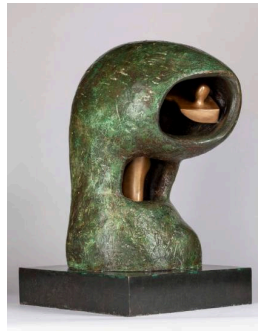

Object number: LH 467
cast 11
Classifications: Sculpture
Title: Helmet Head No.3
Date: 1960
Medium: bronze
Ownership: The Henry Moore Foundation: gift of the artist 1977

Object number: LH 508
cast a
Classifications: Sculpture
Title: Helmet Head No.4: Interior-Exterior
Date: 1963
Medium: bronze
Ownership: The Henry Moore Foundation: gift of the artist 1977