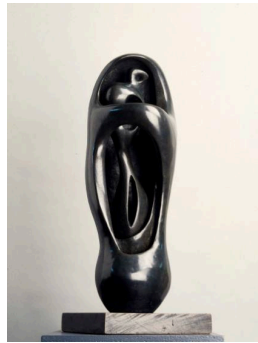

Object number: LH 295
cast 0
Classifications: Sculpture
Title: Working Model for Upright Internal/External Form
Date: 1951
Medium: bronze
Ownership: The Henry Moore Foundation: gift of Irina Moore 1977