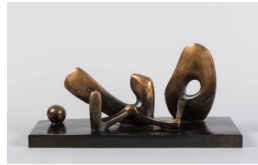

# Henry Moore Artwork Catalogue - Report

**Object number:** LH 301  
**cast h**  
**Classifications:** Sculpture  
**Title:** Animal Head  
**Date:** 1951  
**Medium:** bronze  
**Ownership:** The Henry Moore Foundation: gift of the artist 1977