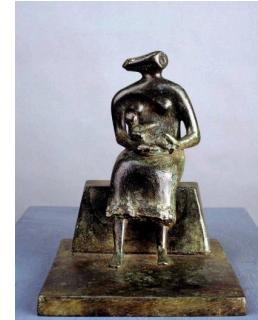

Object number: LH 684
cast 0
Classifications: Sculpture
Title: Mother and Child: Gothic
Date: 1975
Medium: bronze
Ownership: The Henry Moore Foundation: acquired 1986

Object number: LH 729
cast 0
Classifications: Sculpture
Title: Mother and Child: Hair
Date: 1977
Medium: bronze
Ownership: The Henry Moore Foundation: acquired 1987