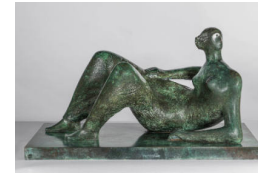

Object number: LH 674
cast 0
Classifications: Sculpture
Title: Working Model for Reclining Figure: Angles
Date: 1975-77
Medium: bronze
Ownership: The Henry Moore Foundation: acquired 1986