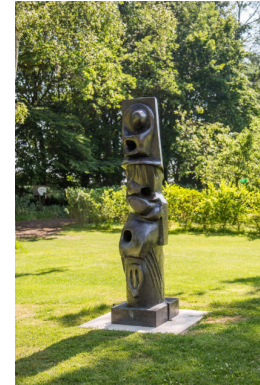

Object number: LH 383
cast g
Classifications: Sculpture
Title: Upright Motive No.5
Date: 1955-56
Medium: bronze
Ownership: The Henry Moore Foundation: gift of the artist 1977