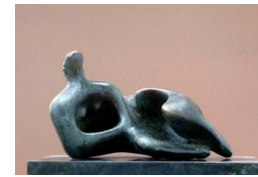

Object number: LH 688
cast 0
Classifications: Sculpture
Title: Reclining Figure Curved: Smooth
Date: 1976
Medium: bronze
Ownership: The Henry Moore Foundation: gift of the artist 1979