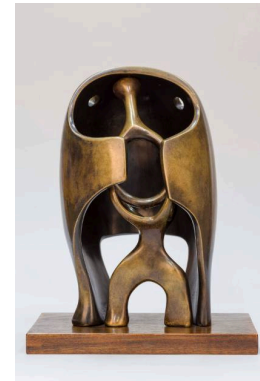

# Henry Moore Artwork Catalogue - Report

**Object number:** LH 301  
**cast h**  
**Classifications:** Sculpture  
**Title:** Animal Head  
**Date:** 1951  
**Medium:** bronze  
**Ownership:** The Henry Moore Foundation: gift of the artist 1977

**Object number:** LH 140  
**cast 00**  
**Classifications:** Sculpture  
**Title:** Composition  
**Date:** 1934 cast 1961  
**Medium:** bronze  
**Ownership:** The Henry Moore Foundation: gift of the artist 1977

**Object number:** LH 783  
**cast 0**  
**Classifications:** Sculpture  
**Title:** Draped Seated Mother and Child on Ground  
**Date:** 1980  
**Medium:** bronze  
**Ownership:** The Henry Moore Foundation: acquired 1986

**Object number:** LH 509  
**cast 0**  
**Classifications:** Sculpture  
**Title:** Head: Boat Form  
**Date:** 1963  
**Medium:** bronze  
**Ownership:** The Henry Moore Foundation: gift of Irina Moore 1977