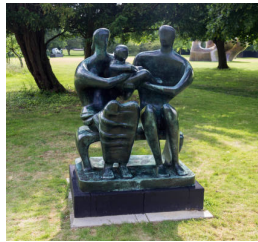

Object number: LH 269
cast 00
Classifications: Sculpture
Title: Family Group
Date: 1948-49 cast c.1985
Medium: bronze
Ownership: The Henry Moore Foundation: acquired 1992