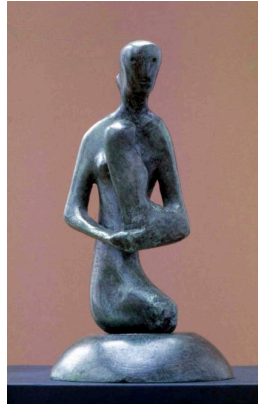

Object number: LH 201
cast g
Classifications: Sculpture
Title: Mother and Child
Date: 1939 cast 1957
Medium: bronze and string
Ownership: The Henry Moore Foundation: gift of Irina Moore 1977

Object number: LH 684
cast 0
Classifications: Sculpture
Title: Mother and Child: Gothic
Date: 1975
Medium: bronze
Ownership: The Henry Moore Foundation: acquired 1986